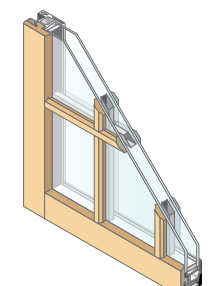

Retractable screen (optional upgrade)

Let in the air and light with high quality, pleated retractable screens.

Retractable screens available only for 8' high Stacking and Pocket doors with flush handle up to 16' wide.

Grid Options:

Available only on the Aluminum Clad Wood Stacking and Pocket Doors.

Standard

Perimeter

Valance

1-1/8" Vintage SDL

Milgard Windows & Doors is proud to serve the Western U.S. and Canada with over a dozen full-service facilities and customer care centers.