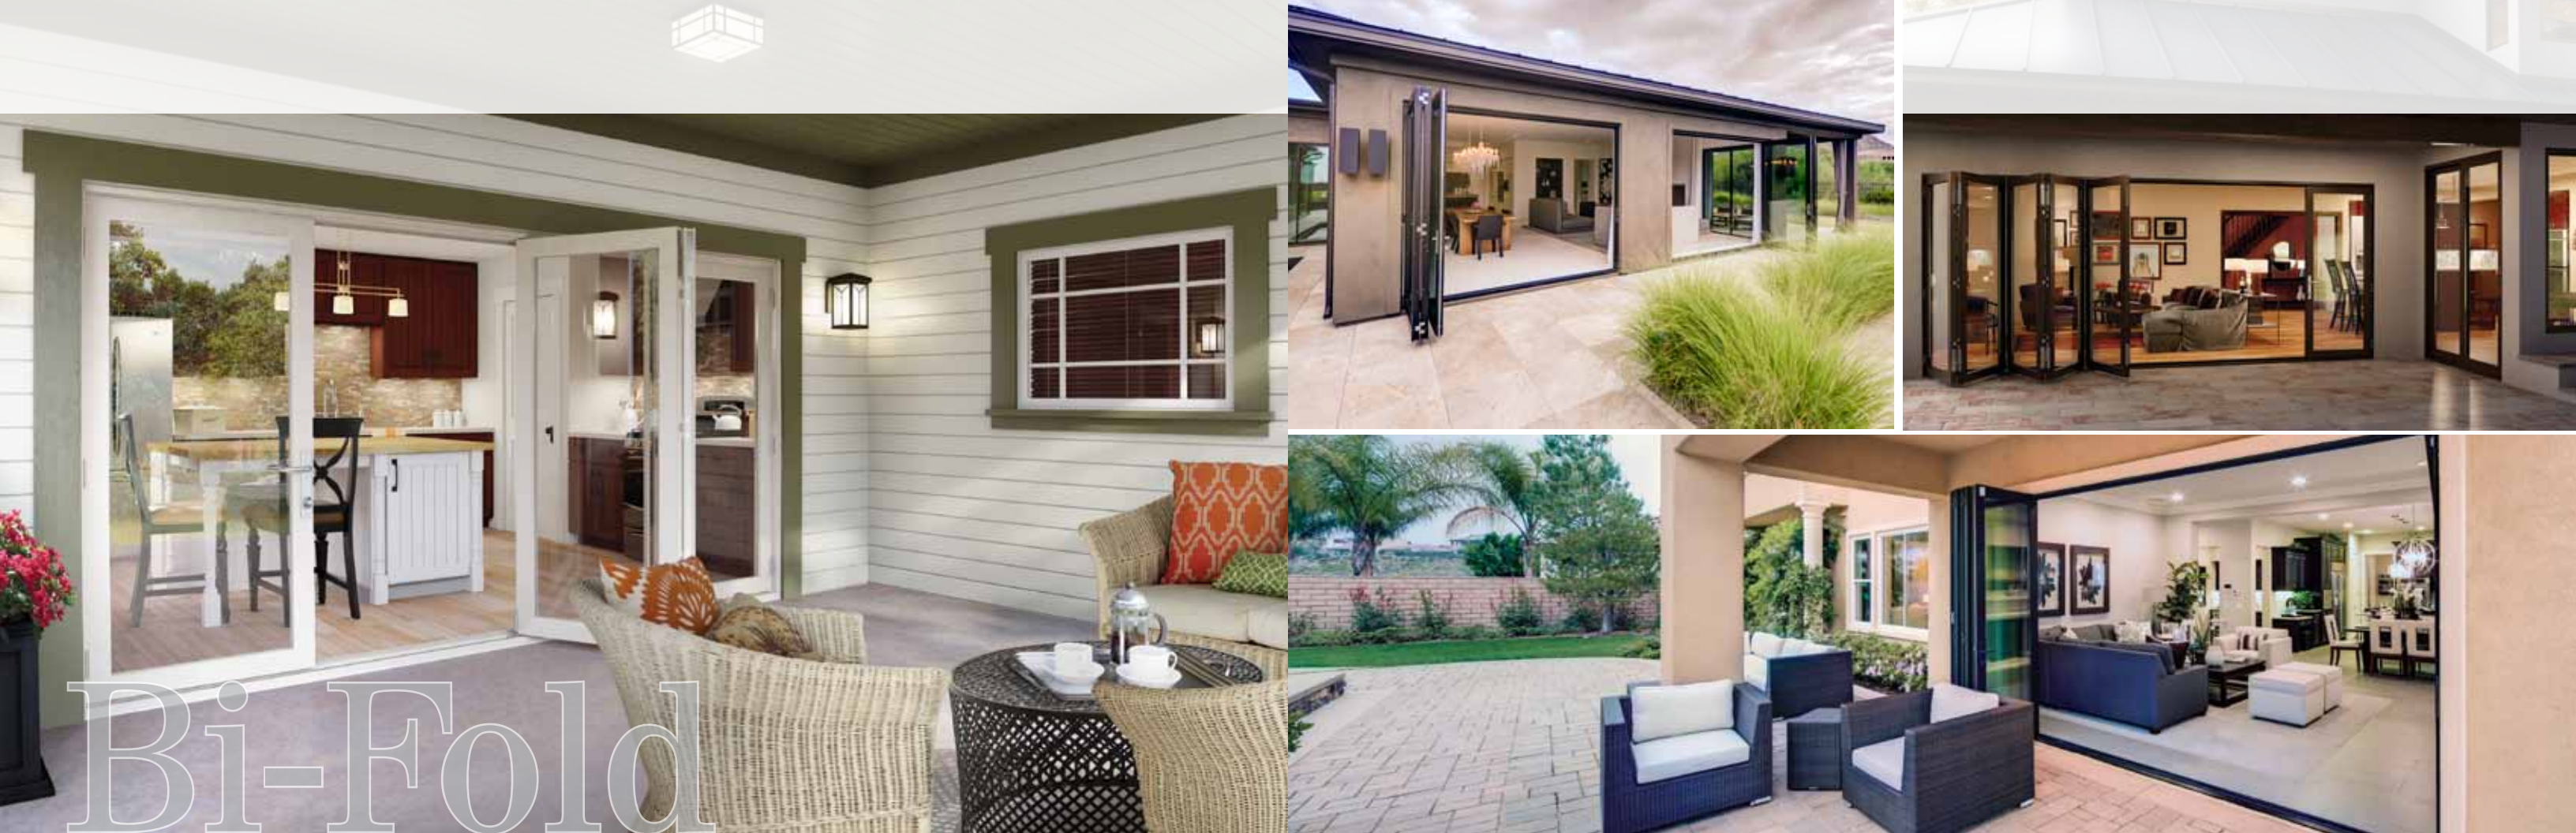

Bi-Fold

Unfold the potential of your living spaces.

Each panel folds on top of the adjacent panel when open. A smart and effective design to integrate the outdoors with indoor living.

Experience a luxurious way to enjoy all the space your home has to offer. Show off the aesthetics and let in fresh air. Bi-Fold operation options can include more panels than those in Stacking and Pocket for a distinct design effect.

Learn more about Bi-Fold operation at milgard.com/bifold-operation