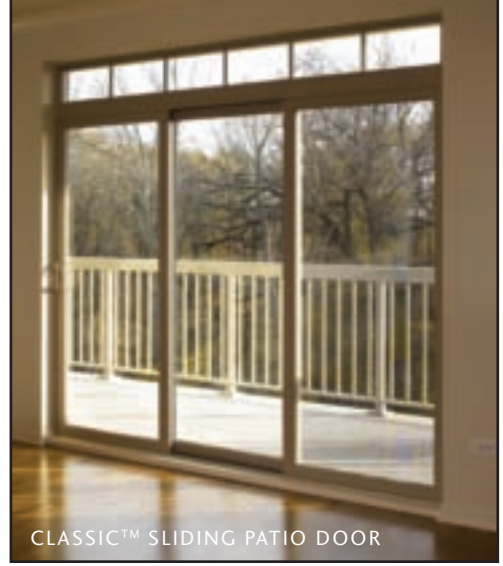

5/8" FLAT GRID
Our narrower profile flat grid works equally well in traditional and contemporary homes.

CLASSIC™ SLIDING PATIO DOOR

Sliding Patio Doors

Windows are only the beginning. With Milgard patio doors, you can complete an entire job with the quality of Milgard. Our Style Line™ Series patio doors are made with the same attention to detail and commitment to quality found in every Milgard product. Your home will feel like new for a long time to come.