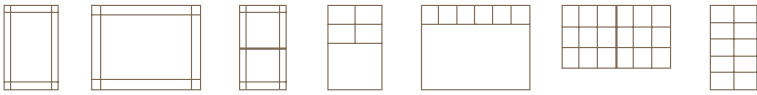

GRID OPTIONS